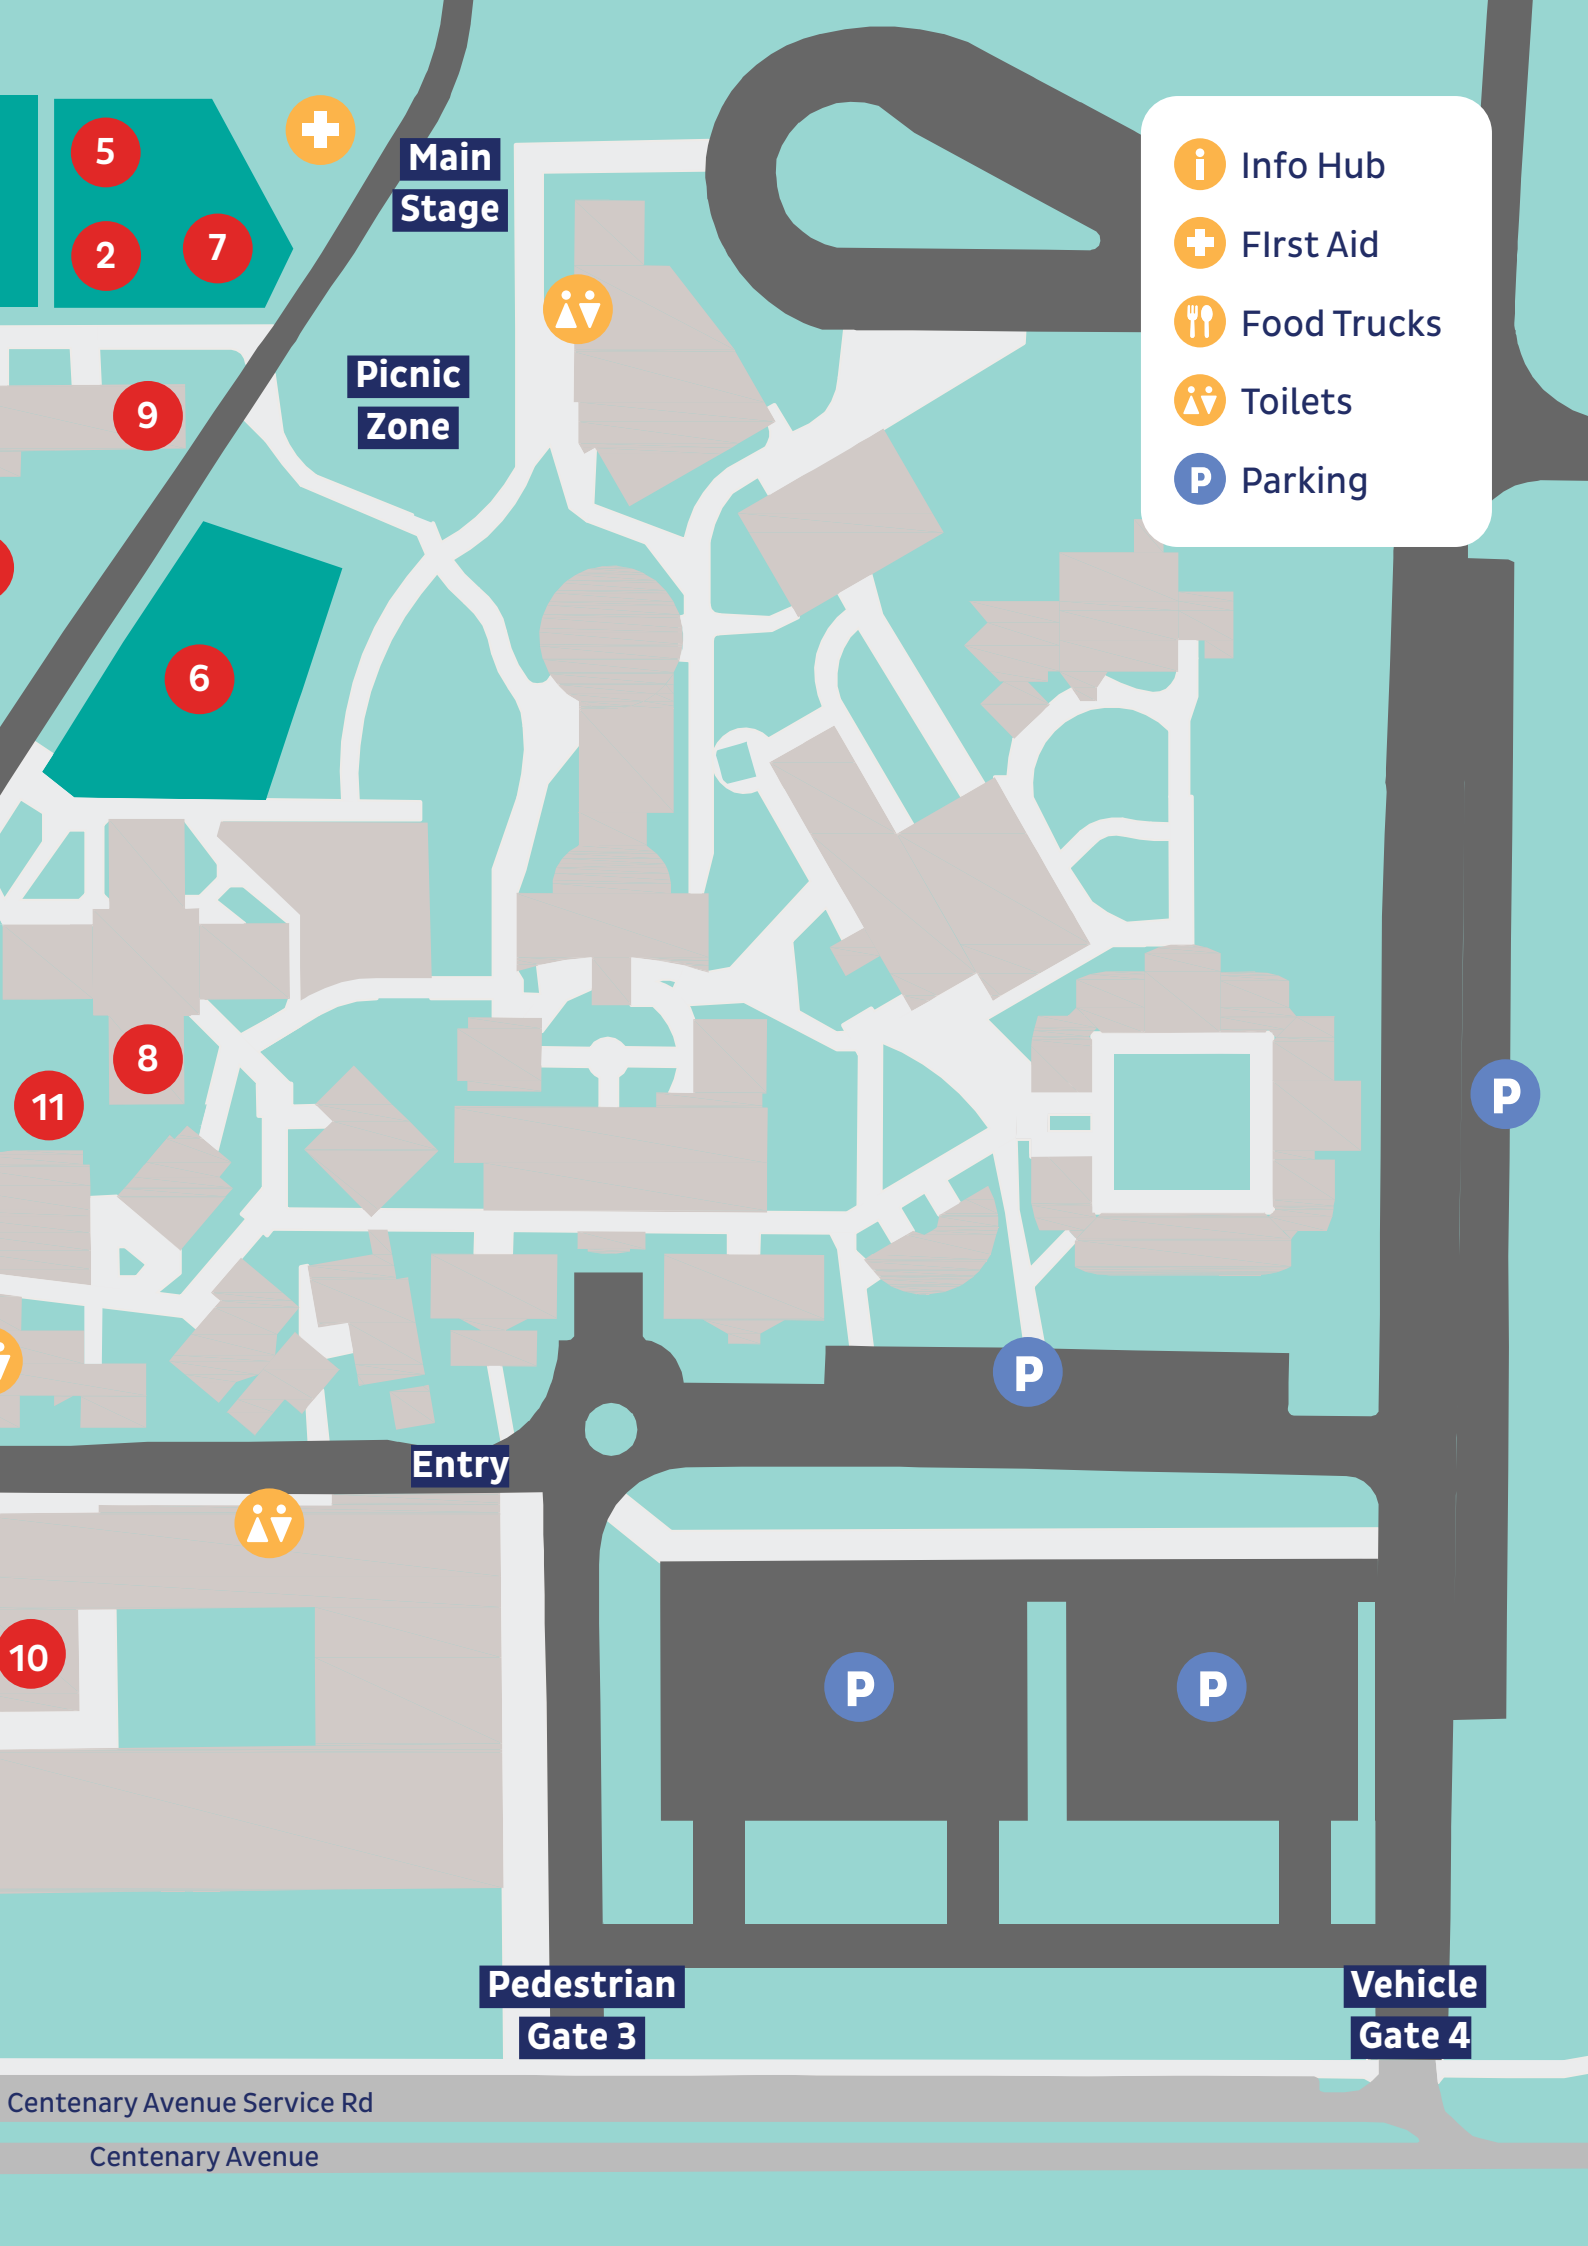

## Event Schedule

5 <sup>pm</sup>	Doors Open / Event Begins
5 - 6 <sup>pm</sup>	Primary homerooms open
5 - 7.30 <sup>pm</sup>	Activities & rides open
7.30 - 9 <sup>pm</sup>	Main performance
9.30 <sup>pm</sup>	Event concludes

## Activities & Locations

- |   |                   |    |                      |
|---|-------------------|----|----------------------|
| 1 | Face Painting     | 8  | Dance n Beats Disco  |
| 2 | Trampolines       | 9  | A Taste of French    |
| 3 | Mini Golf         | 10 | Silent Cinema        |
| 4 | 3-on-3 Basketball | 11 | Student Performances |
| 5 | Inflatable Course |    |                      |
| 6 | Lawn Games        |    |                      |
| 7 | Animal Farm       |    |                      |

Participate  
to win!

-  Info Hub
-  First Aid
-  Food Trucks
-  Toilets
-  Parking

**Main Stage**

**Picnic Zone**

**Entry**

**Pedestrian Gate 3**

**Vehicle Gate 4**

Centenary Avenue Service Rd

Centenary Avenue